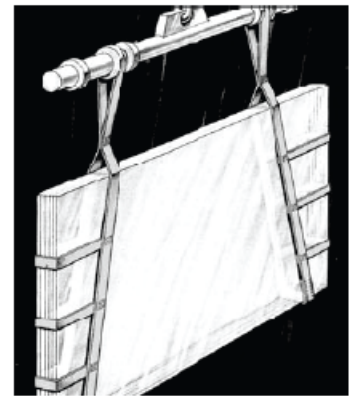

LIFT AND LASH (P) LTD

Glass Lifting Slings :

We manufacture Customized Glass lifting slings with different types of protective sleeves to handle float glass sheets and bundles . The basket size can be customized to handle the float glass safely