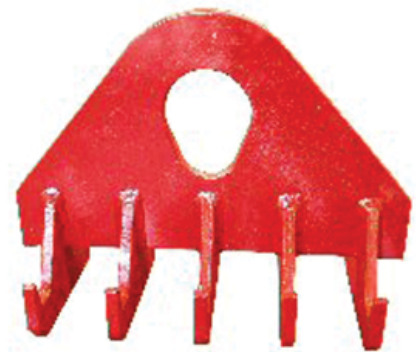

LIFT AND LASH (P) LTD

Lowering Belt:

We offer a wide range of lowering belts . The belt consists of two parts namely steel head iron and sling fabric. The sling fabric is woven from high tenacity polyester yarn. These belts provide easy and quick coupling and uncoupling. The lowering belt sling system is designed for long and durable life.

Iron Head

Length

Iron Head