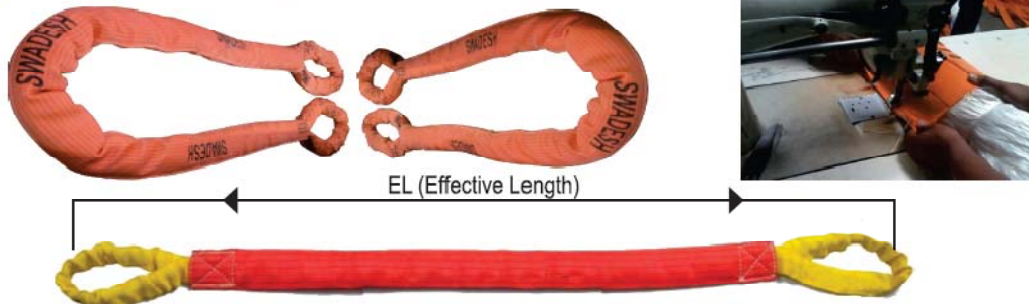

Polyester Eye And Eye Round Slings

- Easy to use • Works well for confined space • Extra sleeves can be added to body easily
- All advantages of Flat web sling and round sling • Eye length can be made as per order

Factor	Width (mm)	WLL in Kg with one webbing sling				WLL in Kg with two webbing sling				
		Straight Lift	Choker Hitch	Basket	Basket Inclination Angle		Straight Inclination Angle		Choke Inclination Angle	
		1.0	0.8	Upto 7	7-45	45-60	7-45	45-60	7-45	45-60
1000	Violet	1000	800	2000	1400	1000	1400	1000	1120	800
2000	Green	2000	1600	4000	2800	2000	2800	2000	2240	1600
3000	Yellow	3000	2400	6000	4200	3000	4200	3000	3360	2400
4000	Grey	4000	3200	8000	5600	4000	5600	4000	4480	3200
5000	Red	5000	4000	10000	7000	5000	7000	5000	5600	4000
6000	Brown	6000	4800	12000	8400	6000	8400	6000	6720	4800
8000	Blue	8000	6400	16000	11200	8000	11200	8000	8960	6400
10000	Orange	10000	8000	20000	14000	10000	14000	10000	11200	8000
12000	Orange	12000	9600	24000	16800	12000	16800	12000	13440	9600
15000	Orange	15000	12000	30000	21000	15000	21000	15000	16800	12000
20000	Orange	20000	16000	40000	28000	20000	28000	20000	22400	16000
25000	Orange	25000	20000	50000	35000	25000	35000	25000	28000	20000
30000	Orange	30000	24000	60000	42000	30000	42000	30000	33600	24000
36000	Orange	36000	28800	72000	50400	36000	50400	36000	40320	28800
50000	Orange	50000	40000	100000	70000	50000	70000	50000	56000	40000

Two Path Round Slings:

Features:

- Sling with polyester core yarn or other high performance yarn as required
- Two path outer cover with superior abrasion resistance
- Repairable
- Proof tested to 2 X Safe working load
- Design factor of 5:1 AND 7:1 As per requirement
- Over load indicator and optical fibre can be added.