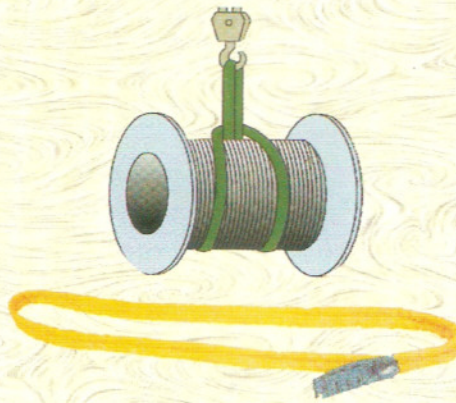

Swadesh

Enterprise

RANGE OF PRODUCTS

- ★ Polyester Slings (Webbing & Round)
- ★ Ratchet & Cargo Lashings
- ★ Wire Rope & Wire Rope Slings
- ★ Chain & Chain Slings
- ★ Chain / Wire Rope / Manila Rope Pulley Block
- ★ Electric Chain & Wire Rope Hoist
- ★ Turn Buckle, Rigging / Bottle Screws
- ★ Wire Rope Thimble & Clamps
- ★ D & Bow Shackles
- ★ Eye Hook, Shank Hook, Eye Bolts
- ★ Plate & Pipe Lifting Clamps
- ★ Master Link, O Ring & Oblong Rings
- ★ Synthetic Ropes
- ★ Lifting & Pulling Machines, Ratchet Lever Hoist
- ★ Winches & Jacks
- ★ All Types of Lifting Tackles

POLYESTER SLINGS & LASHINGS

Webbing Slings

Colour	W.L.L Straight Lift *M=1	S.W.L. Choked Lift *M=0.8	S.W.L. 45 Lift *M=1.8	S.W.L. 90 Lift *M=1.4
Violet	1000 kg	800 kg	1800 kg	1400 kg
Green	2000 kg	1600 kg	3600 kg	2800 kg
Yellow	3000 kg	2400 kg	5400 kg	4200 kg
Grey	4000 kg	3200 kg	7200 kg	5600 kg
Red	5000 kg	4000 kg	9000 kg	7000 kg
Brown	6000 kg	4800 kg	10800 kg	8400 kg
Blue	8000 kg	6400 kg	14400 kg	11200 kg
Orange	10000 kg	8000 kg	18000 kg	14000 kg
Orange	12000 kg	9600 kg	21600 kg	16800 kg

Webbing Slings With
Anti Abrasive Sleeves

Round Endless Slings

Round Endless Sling With
Anti Abrasive Sleeves

Ratchet
Lashings

Bag Slings

Lowering Belts

Multileg Slings

WIRE ROPE SLINGS

MECHANICALLY SPliced SINGLE PART WIRE ROPE SLINGS

MULTI LEG WIRE ROPE SLINGS

CHAIN SLINGS

Chain Pulley Block

Chain Electric Hoist

Wire Rope Electric Hoist

Wire Rope Pulley Block

BOW SHACKLES