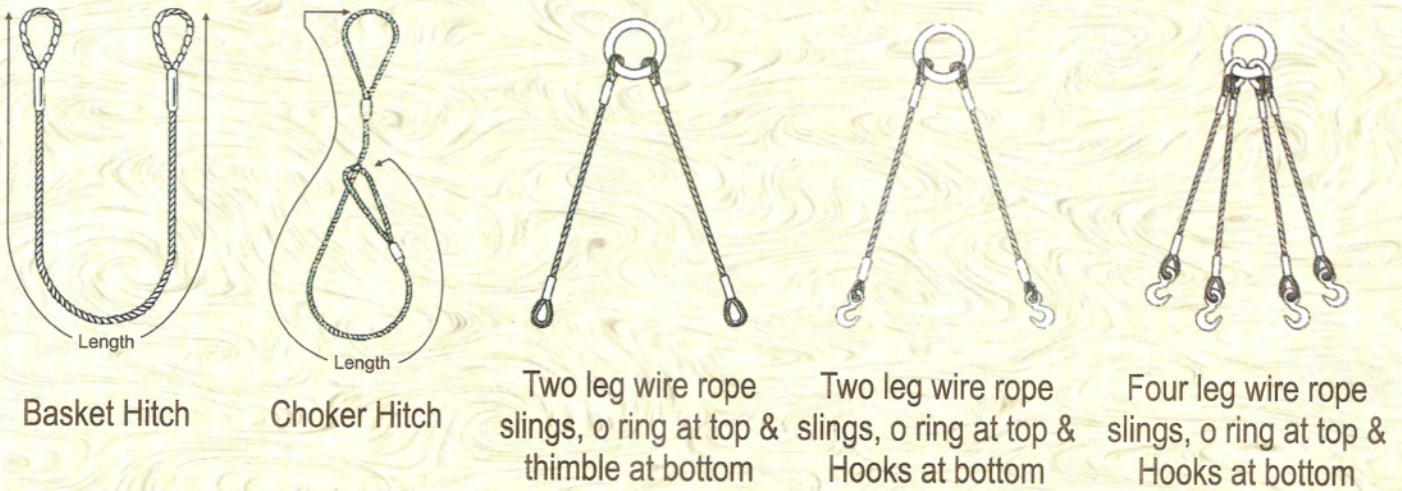

Swadesh

Enterprise

RANGE OF PRODUCTS

- ★ Polyester Slings (Webbing & Round)
- ★ Ratchet & Cargo Lashings
- ★ Wire Rope & Wire Rope Slings
- ★ Chain & Chain Slings
- ★ Chain / Wire Rope / Manila Rope Pulley Block
- ★ Electric Chain & Wire Rope Hoist
- ★ Turn Buckle, Rigging / Bottle Screws
- ★ Wire Rope Thimble & Clamps
- ★ D & Bow Shackles
- ★ Eye Hook, Shank Hook, Eye Bolts
- ★ Plate & Pipe Lifting Clamps
- ★ Master Link, O Ring & Oblong Rings
- ★ Synthetic Ropes
- ★ Lifting & Pulling Machines, Ratchet Lever Hoist
- ★ Winches & Jacks
- ★ All Types of Lifting Tackles

POLYESTER SLINGS & LASHINGS

Webbing Slings

Colour	W.L.L Straight Lift *M=1	S.W.L. Choked Lift *M=0.8	S.W.L. 45 Lift *M=1.8	S.W.L. 90 Lift *M=1.4
Violet	1000 kg	800 kg	1800 kg	1400 kg
Green	2000 kg	1600 kg	3600 kg	2800 kg
Yellow	3000 kg	2400 kg	5400 kg	4200 kg
Grey	4000 kg	3200 kg	7200 kg	5600 kg
Red	5000 kg	4000 kg	9000 kg	7000 kg
Brown	6000 kg	4800 kg	10800 kg	8400 kg
Blue	8000 kg	6400 kg	14400 kg	11200 kg
Orange	10000 kg	8000 kg	18000 kg	14000 kg
Orange	12000 kg	9600 kg	21600 kg	16800 kg

Webbing Slings With
Anti Abrasive Sleeves

Round Endless Slings

Round Endless Sling With
Anti Abrasive Sleeves

Ratchet
Lashings

Bag Slings

Lowering Belts

Multileg Slings

WIRE ROPE SLINGS

MECHANICALLY SPliced SINGLE PART WIRE ROPE SLINGS

MULTI LEG WIRE ROPE SLINGS

CHAIN SLINGS

Chain Pulley Block

Chain Electric Hoist

Wire Rope Electric Hoist

Wire Rope Pulley Block

BOW SHACKLES