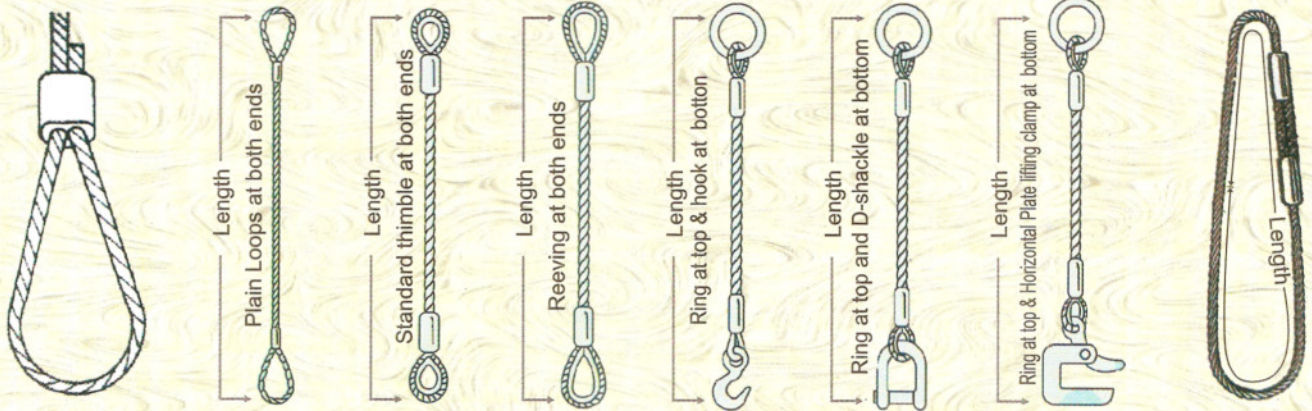

Swadesh

Enterprise

RANGE OF PRODUCTS

- ★ Polyester Slings (Webbing & Round)
- ★ Ratchet & Cargo Lashings
- ★ Wire Rope & Wire Rope Slings
- ★ Chain & Chain Slings
- ★ Chain / Wire Rope / Manila Rope Pulley Block
- ★ Electric Chain & Wire Rope Hoist
- ★ Turn Buckle, Rigging / Bottle Screws
- ★ Wire Rope Thimble & Clamps
- ★ D & Bow Shackles
- ★ Eye Hook, Shank Hook, Eye Bolts
- ★ Plate & Pipe Lifting Clamps
- ★ Master Link, O Ring & Oblong Rings
- ★ Synthetic Ropes
- ★ Lifting & Pulling Machines, Ratchet Lever Hoist
- ★ Winches & Jacks
- ★ All Types of Lifting Tackles

POLYESTER SLINGS & LASHINGS

Webbing Slings

Colour	W.L.L Straight Lift *M=1	S.W.L. Choked Lift *M=0.8	S.W.L. 45 Lift *M=1.8	S.W.L. 90 Lift *M=1.4
Violet	1000 kg	800 kg	1800 kg	1400 kg
Green	2000 kg	1600 kg	3600 kg	2800 kg
Yellow	3000 kg	2400 kg	5400 kg	4200 kg
Grey	4000 kg	3200 kg	7200 kg	5600 kg
Red	5000 kg	4000 kg	9000 kg	7000 kg
Brown	6000 kg	4800 kg	10800 kg	8400 kg
Blue	8000 kg	6400 kg	14400 kg	11200 kg
Orange	10000 kg	8000 kg	18000 kg	14000 kg
Orange	12000 kg	9600 kg	21600 kg	16800 kg

Webbing Slings With
Anti Abrasive Sleeves

Round Endless Slings

Round Endless Sling With
Anti Abrasive Sleeves

Ratchet
Lashings

Bag Slings

Lowering Belts

Multileg Slings

WIRE ROPE SLINGS

MECHANICALLY SPliced SINGLE PART WIRE ROPE SLINGS

MULTI LEG WIRE ROPE SLINGS

CHAIN SLINGS

Chain Pulley Block

Chain Electric Hoist

Wire Rope Electric Hoist

Wire Rope Pulley Block

BOW SHACKLES